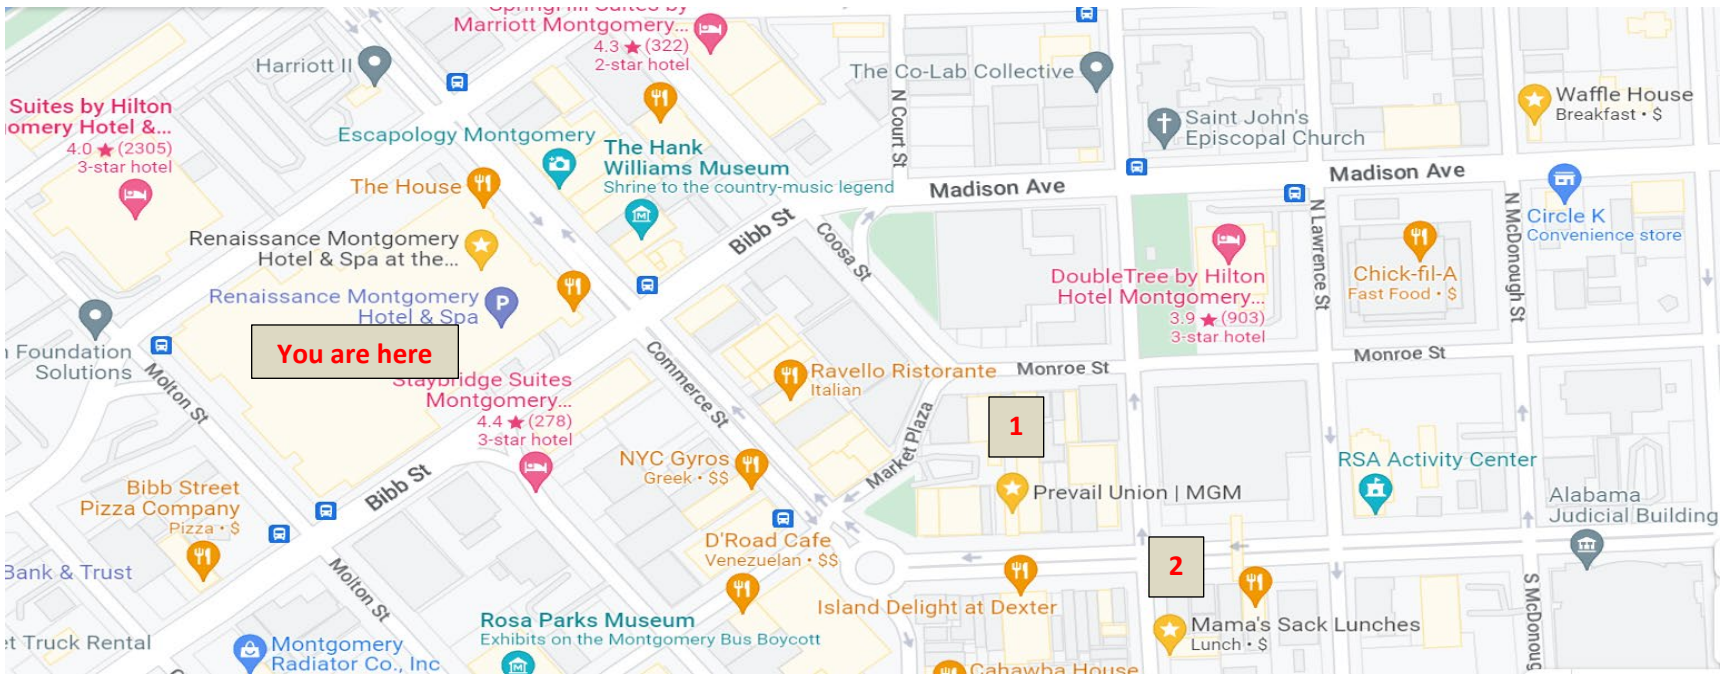

Local Dining Options Within Walking Distance of the Hotel

*No endorsement by the DoD **Not a complete or totally inclusive list

BREAKFAST

*	The House Restaurant Located inside The Renaissance hotel	Map & Hours of operation: 0630-2200
1	Prevail Union Café & Coffee Shop	Map & Hours of operation: 0700-1800
2	Mama's Sack Lunches	Map & Hours of operation: 0500-1400

LUNCH & DINNER		
*	The House Restaurant Located inside The Renaissance hotel	Map & Hours of operation: 0630-2200
1	Wintzell's Oyster House	Map & Hours of operation: 1100-2100
2	SaZa Serious Italian	Map & Hours of operation: 1100-1400 / 1700-2100
3	Central Restaurant	Map & Hours of operation: 1730-2100
4	Ravello Ristorante	Map & Hours of operation: 1630-2200
5	Dreamland BBQ	Map & Hours of operation: 1100-2000
6	Lek's Railroad Thai Restaurant	Map & Hours of operation: 1100-1430 / 1700-2100