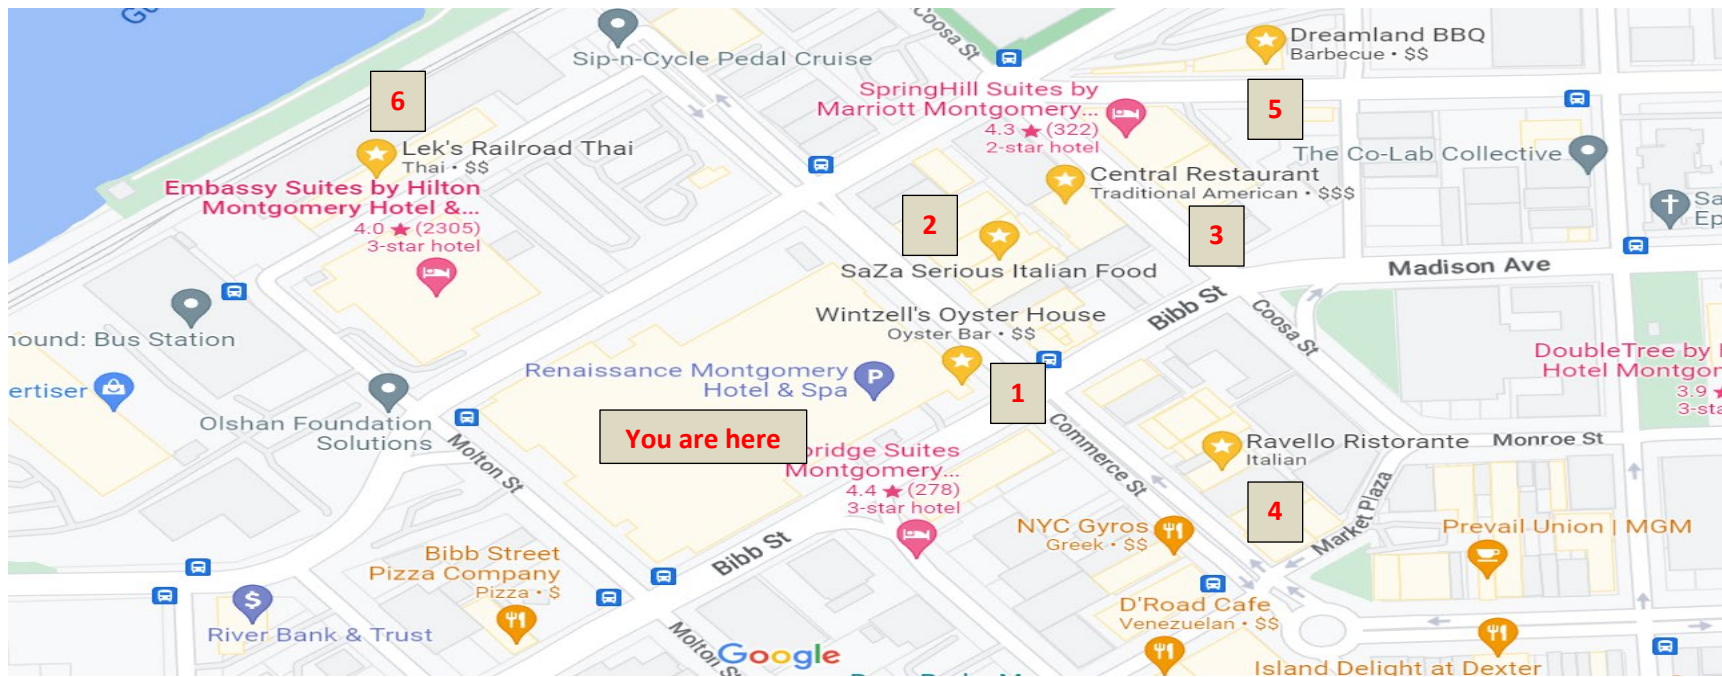

Local Dining Options Within Walking Distance of the Hotel

*No endorsement by the DoD **Not a complete or totally inclusive list

BREAKFAST

*	The House Restaurant Located inside The Renaissance hotel	Map & Hours of operation: 0630-2200
1	Prevail Union Café & Coffee Shop	Map & Hours of operation: 0700-1800
2	Mama's Sack Lunches	Map & Hours of operation: 0500-1400

LUNCH & DINNER		
*	The House Restaurant Located inside The Renaissance hotel	Map & Hours of operation: 0630-2200
1	Wintzell's Oyster House	Map & Hours of operation: 1100-2100
2	SaZa Serious Italian	Map & Hours of operation: 1100-1400 / 1700-2100
3	Central Restaurant	Map & Hours of operation: 1730-2100
4	Ravello Ristorante	Map & Hours of operation: 1630-2200
5	Dreamland BBQ	Map & Hours of operation: 1100-2000
6	Lek's Railroad Thai Restaurant	Map & Hours of operation: 1100-1430 / 1700-2100